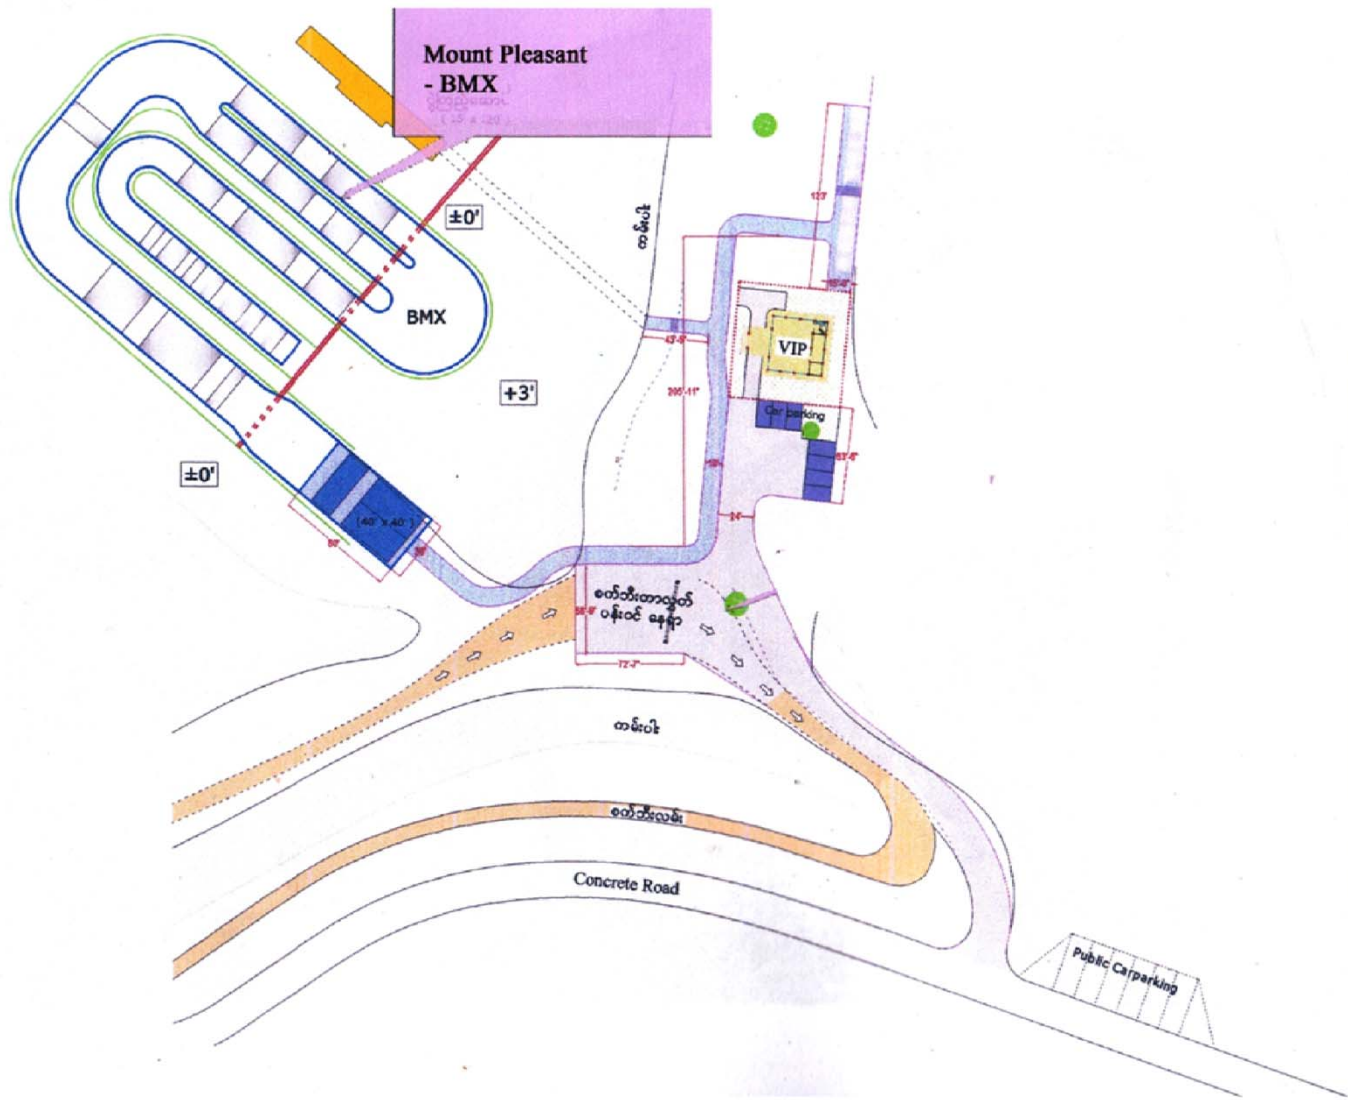

2015 Asian BMX Continental Championships (CC) Myanmar

8.2.2015

◆ **Date** **29.10.2015 to 1.11.2015**

◆ **Venue** **BMX Track, NayPyiTaw, Myanmar.**

Mount Pleasant BMX Ground Map

MOUNT PLEASANT

Mount Pleasant BMX Ground

Entrance to BMX Start Area

Athletes Area

BMX Track

BMX Track

BMX Start

Entrance to VIP Stand

BMX Track Meeting Room Building

BMX Track Meeting Room